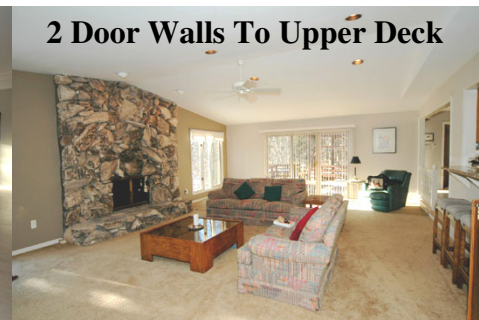

Updated & Spacious Troy Colonial

6467 Red Oak

New Baths

Newer Kitchen Open To FR

2 Door Walls To Upper Deck

Eva Morrow
248-320-9100
eva@evamorrow.com

Office
275 S. Old Woodward
Birmingham MI 48009

4 Large Bedrooms
Walk Out LL
Gas Fireplace
Newer Kitchen,
Baths & Windows
Backs to 5 Acres of
Common Area
Professionally
Landscaped
Sprinkler System